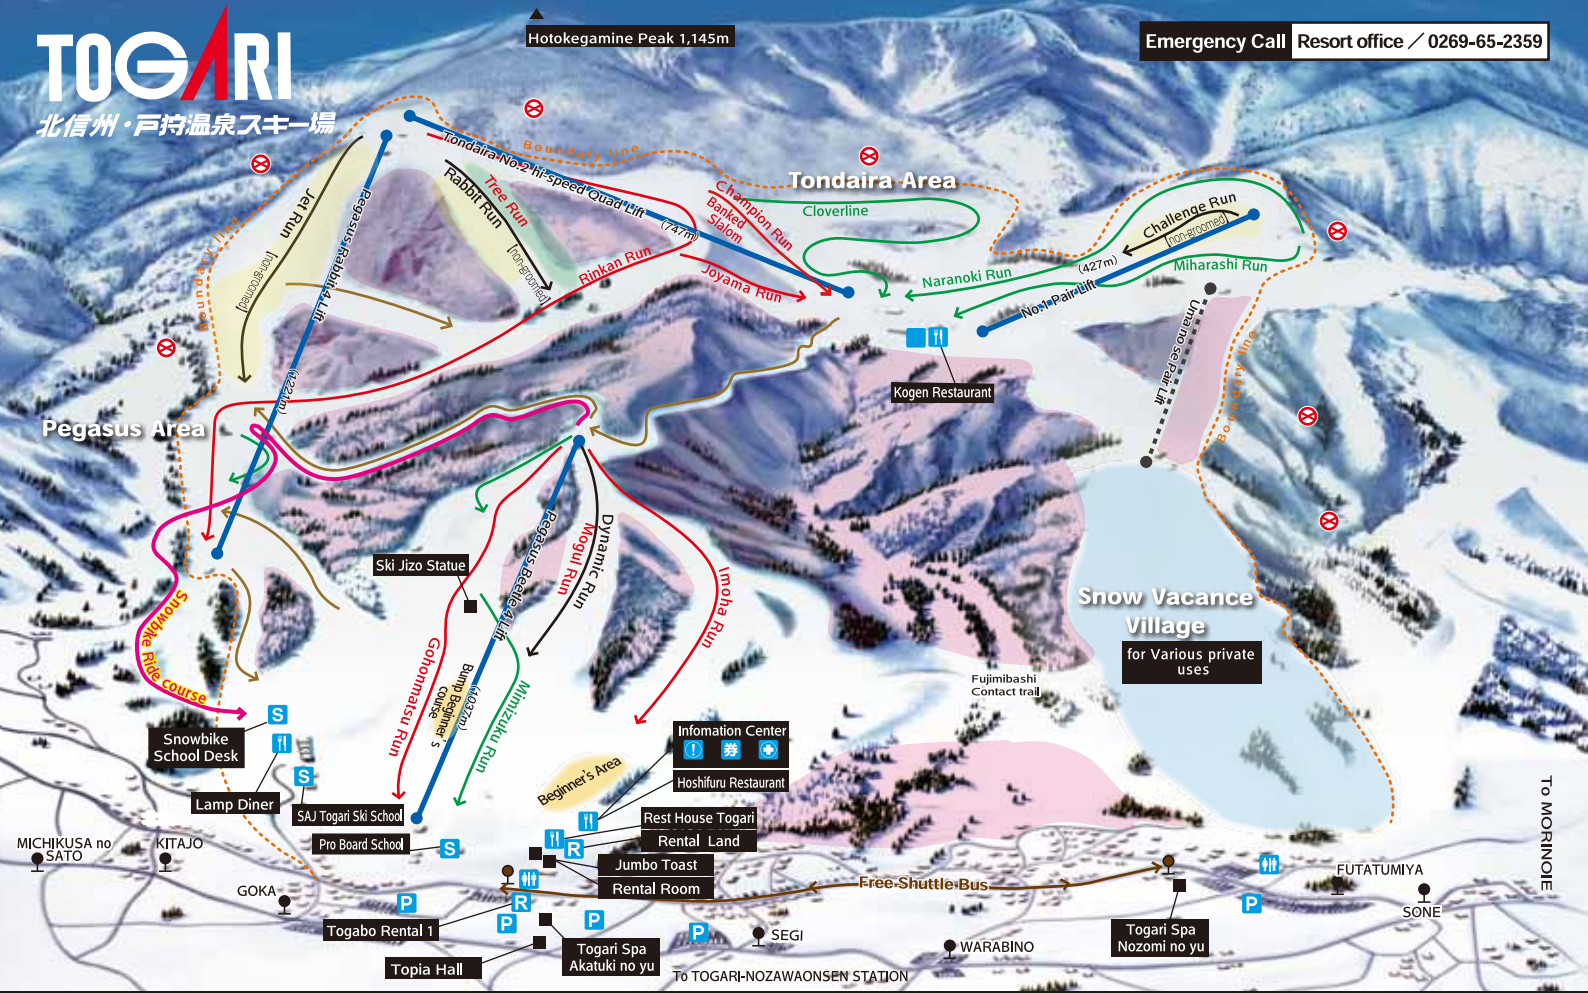

TOGARARI

北信州・戸持温泉スキー場

Emergency Call Resort office / 0269-65-2359

Hotokegamine Peak 1,145m

— Easy
— Intermediate
— Expert
— Contact Trail

13 courses / 4 easy, 5 intermediate, 4 expert courses
Total distance 12km *3 non-groomed courses

⊗ NO skiing area
— Boundary line
 NO skiing area
⋯ Suspended lift

🎫 Lift Ticket
🚚 Patrol
S Ski School
ℹ Information
🍽 Rest room
🍽 Restaurant
R Rental
P Parking
🌃 Night Slope

TO MORINOIE