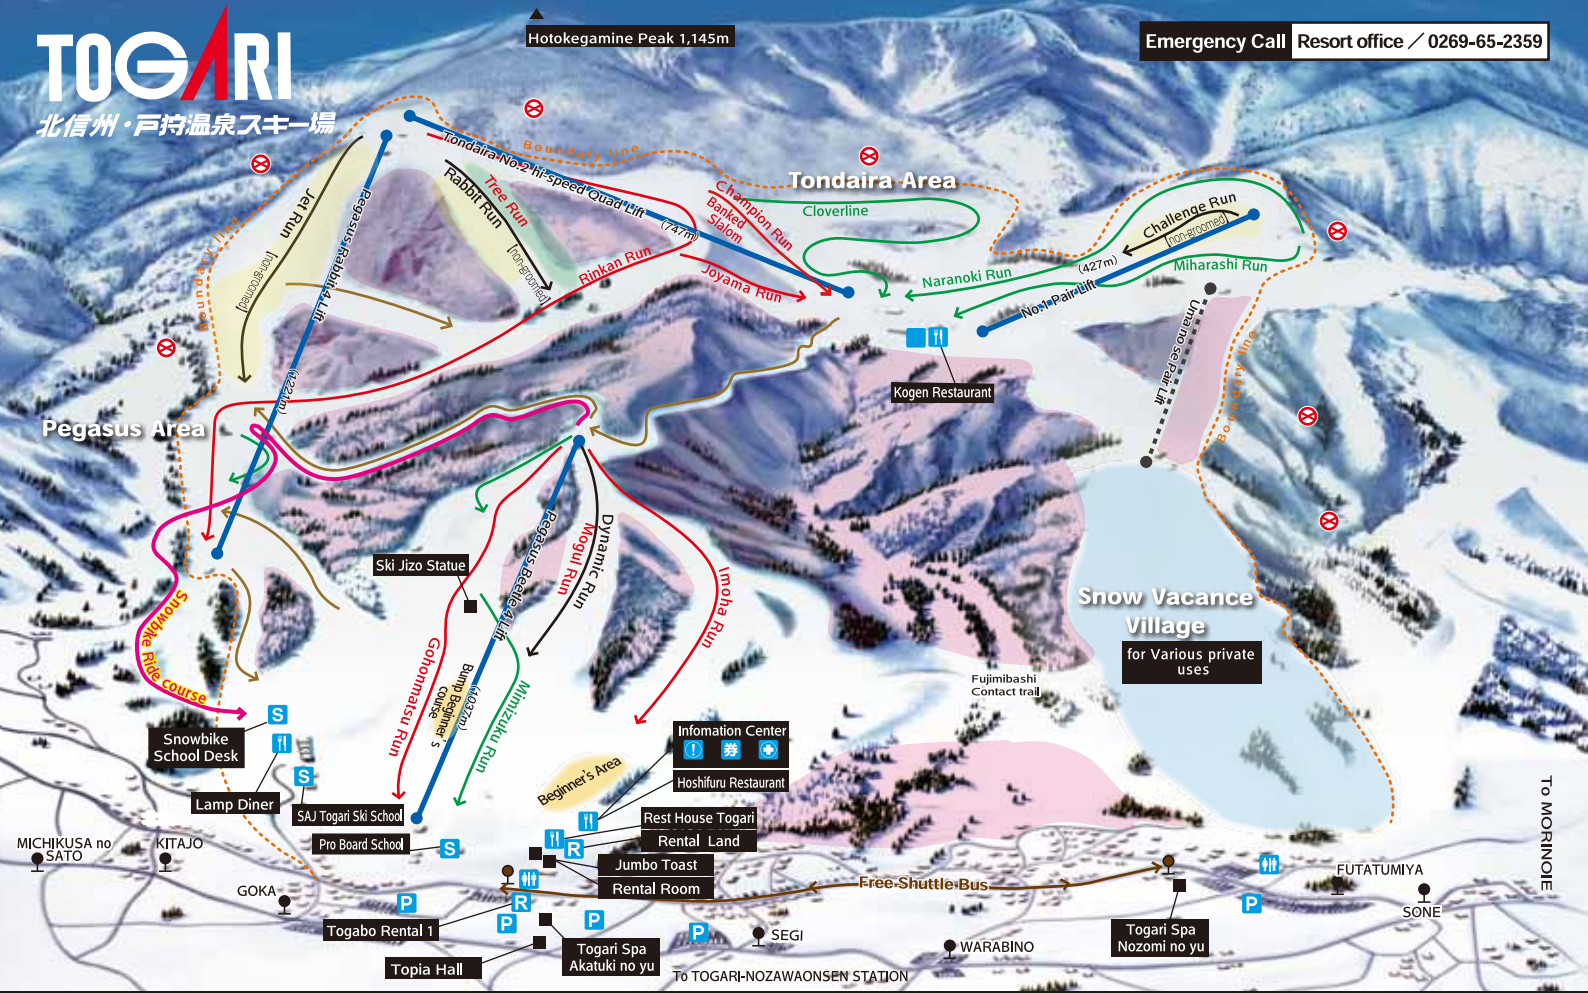

# TOGARARI

北信州・戸持温泉スキー場

Emergency Call Resort office / 0269-65-2359

Hotokegamine Peak 1,145m

— Easy  
— Intermediate  
— Expert  
— Contact Trail

**13 courses** / 4 easy, 5 intermediate, 4 expert courses  
**Total distance 12km** \*3 non-groomed courses

⊗ NO skiing area  
— Boundary line  
  NO skiing area  
●-●-● Suspended lift

🎫 Lift Ticket  
🚚 Patrol  
S Ski School  
ℹ Information  
🍽 Rest room  
🍽 Restaurant  
R Rental  
P Parking  
🌃 Night Slope

TO MORINOIE